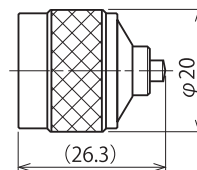

# ターミネータ Termination

SMA/P

N/P

SMA/J

N/J

| 品番         | 適用周波数    | V.S.W.R. | 電力    |
|------------|----------|----------|-------|
| 01K2333-00 | DC~6GHz  | 1.15max  | 1Watt |
| 01K2334-00 | DC~18GHz | 1.22max  |       |
| 01K2335-00 | DC~6GHz  |          |       |
| 01K2336-00 | DC~18GHz |          |       |
| 01K2141-00 | DC~10GHz | 1.5max   |       |
| 01K2142-00 |          |          |       |