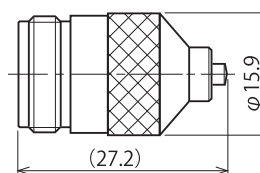

# ターミネータ Termination

SMA/P

N/P

SMA/J

N/J

| 品番         | 適用周波数    | V.S.W.R. | 電力    |
|------------|----------|----------|-------|
| 01K2333-00 | DC~6GHz  | 1.15max  | 1Watt |
| 01K2334-00 | DC~18GHz | 1.22max  |       |
| 01K2335-00 | DC~6GHz  |          |       |
| 01K2336-00 | DC~18GHz |          |       |
| 01K2141-00 | DC~10GHz | 1.5max   |       |
| 01K2142-00 |          |          |       |