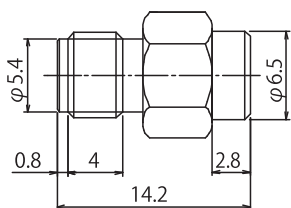

# ターミネータ Termination

SMA/P

N/P

SMA/J

N/J

| 品番         | 適用周波数    | V.S.W.R. | 電力    |
|------------|----------|----------|-------|
| 01K2333-00 | DC~6GHz  | 1.15max  | 1Watt |
| 01K2334-00 | DC~18GHz | 1.22max  |       |
| 01K2335-00 | DC~6GHz  |          |       |
| 01K2336-00 | DC~18GHz |          |       |
| 01K2141-00 | DC~10GHz | 1.5max   |       |
| 01K2142-00 |          |          |       |